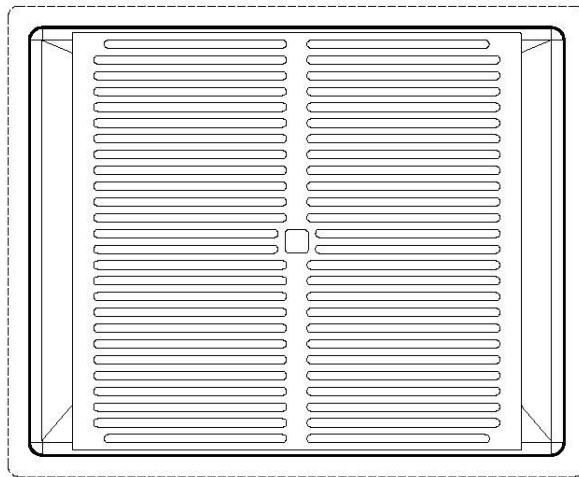

8100 617
POSIZIONATA A FILO VASCA / EDGE POSITIONING